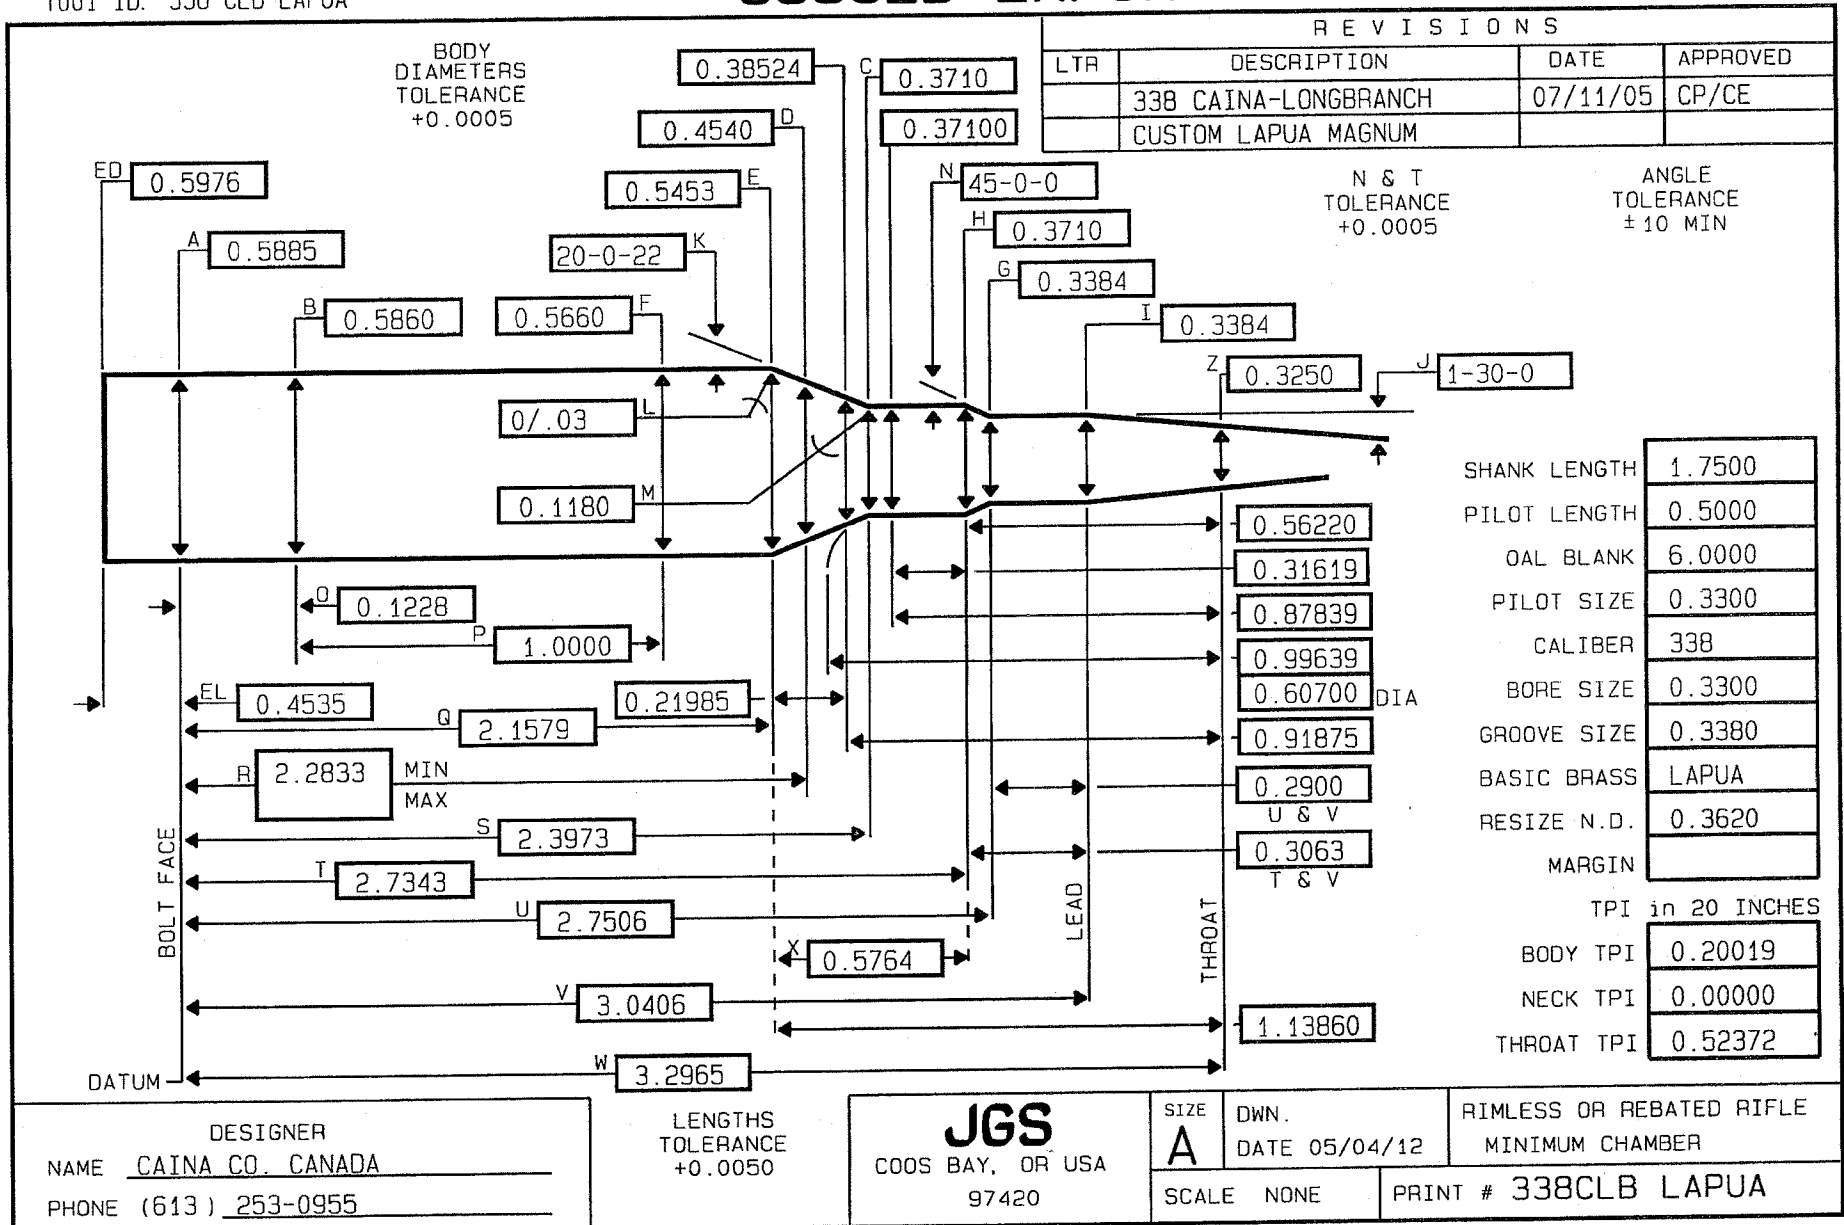

Tool ID: 338 CLB LAPUA

338CLB LAPUA

COMMENT: Throat datum .336 X 3.090 from bolt face per sample rounds.
 This Match chamber is designed for the 300 grain Seirra MatchKing bullets provided in samples.